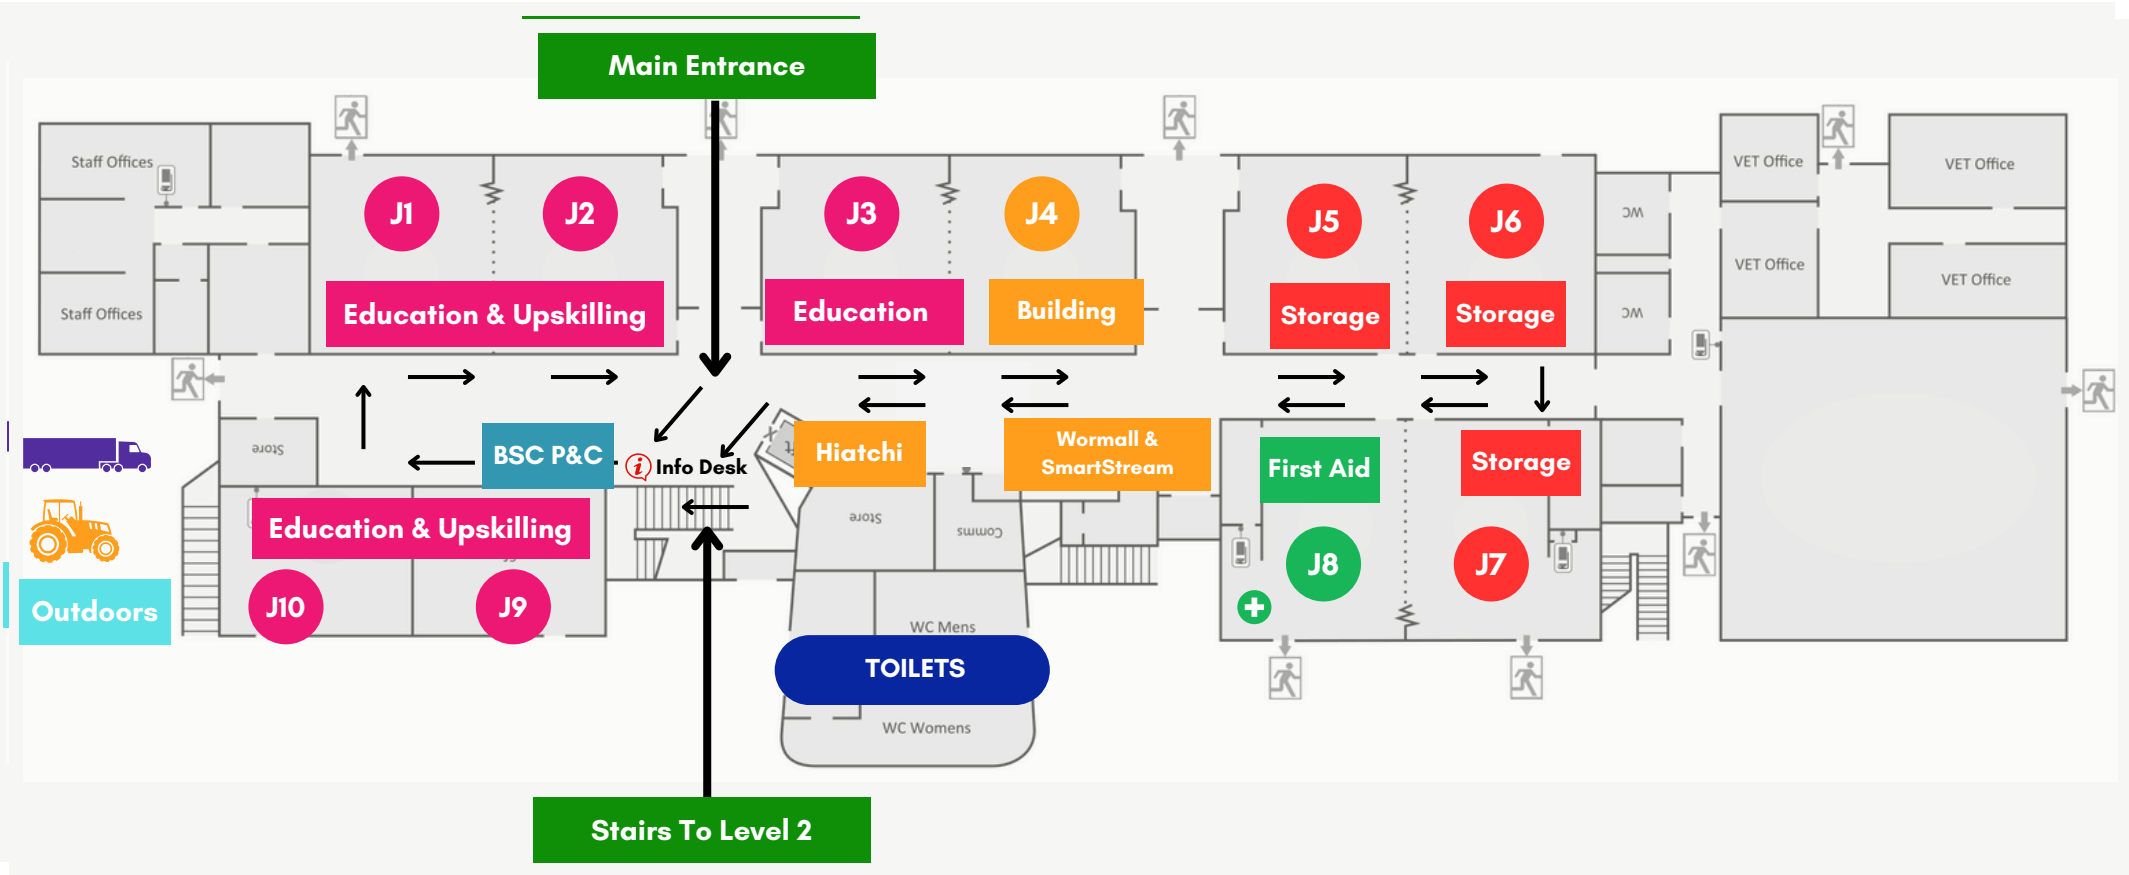

# SITE MAP Ground Floor

## Ground Floor Businesses (A-Z)

- Australian Institute Of Workplace Training **J10**
- Ashley Services Group **J4**
- Construction Training Fund **J4**
- CTAS Education **J3**
- Department Of Education **J2**
- Department of Education: Career Conversations **J2**
- Edith Cowan University **J2**
- Electrical Group Training **J4**
- Idea Academy **J9**
- Industry Skills Training **J3**
- Jobs & Skills WA **J1**
- KHG Contracting **J4**
- MEGT (Australia) **J3**
- Murdoch University **J1**
- SED Group **J9**
- SEDA College **J9**
- South Metropolitan Tafe **J1**
- The Notre Dame University **J3**
- The University of WA **J10**
- Transafe WA **Outside**
- Western Australian Academy of Performing Arts **J2**

# SITE MAP Second Floor