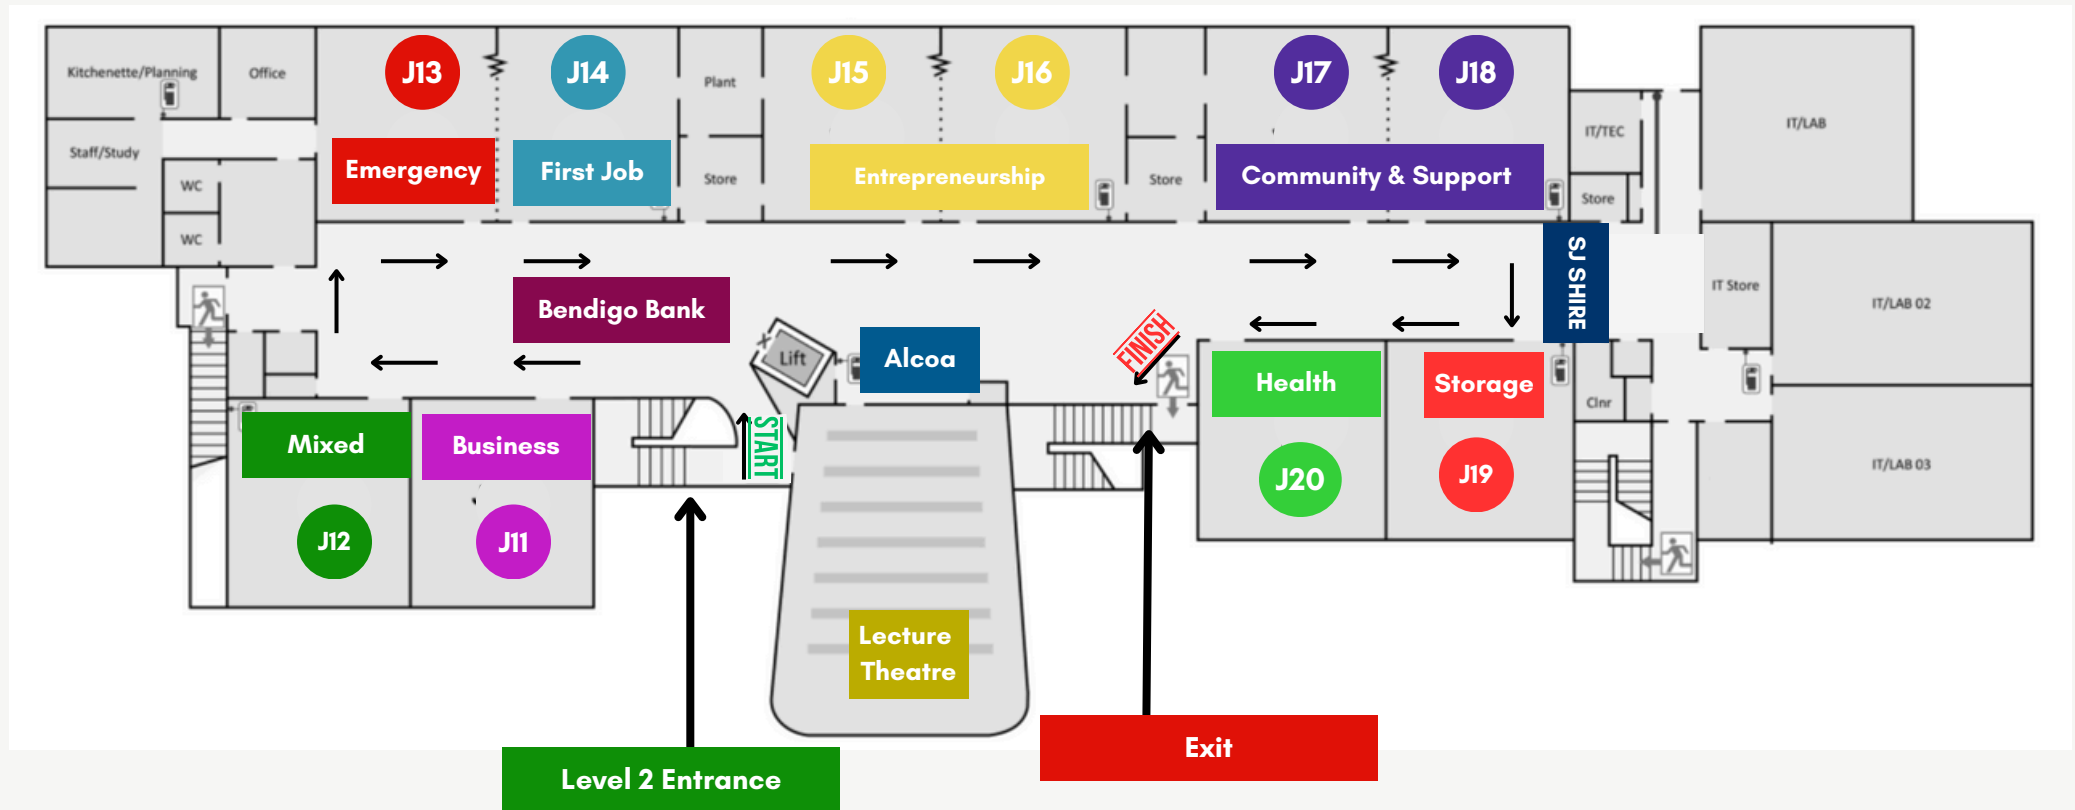

# SITE MAP Ground Floor

## Ground Floor Businesses (A-Z)

- Australian Institute Of Workplace Training **J10**
- Ashley Services Group **J4**
- Construction Training Fund **J4**
- CTAS Education **J3**
- Department Of Education **J2**
- Department of Education: Career Conversations **J2**
- Edith Cowan University **J2**
- Electrical Group Training **J4**
- Idea Academy **J9**
- Industry Skills Training **J3**
- Jobs & Skills WA **J1**
- KHG Contracting **J4**
- MEGT (Australia) **J3**
- Murdoch University **J1**
- SED Group **J9**
- SEDA College **J9**
- South Metropolitan Tafe **J1**
- The Notre Dame University **J3**
- The University of WA **J10**
- Transafe WA **Outside**
- Western Australian Academy of Performing Arts **J2**

# SITE MAP Second Floor